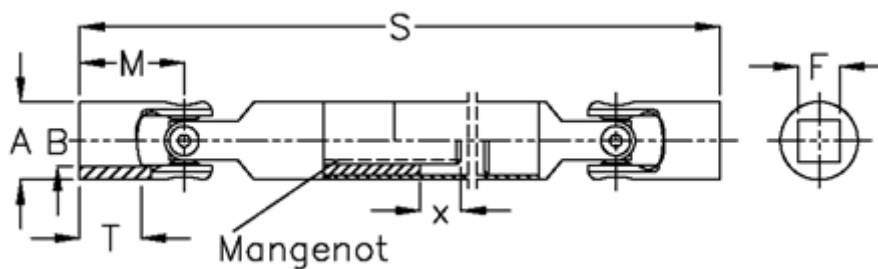

Article number: 076501042

Description: Slip shaft 0.650.104.002 needle bearing  
S=422 X=100 Square 25H9

## Measures

A	= 50
F	= 25
Longitudinal ribs	= 6x28x32
M	= 66
MD max N m	= 120
s	= 422
T	= 40
x	= 100